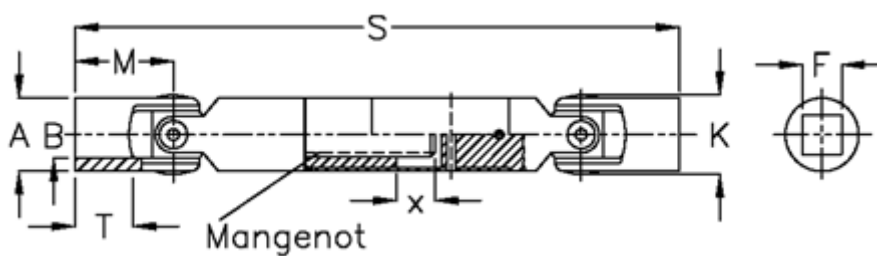

Article number: 077501042

Description: Slip shaft 0.750.104.002 hardened bushes  
S=422 X=100 Square 25H9

## Measures

A	= 50
F	= 25
Longitudinal ribs	= 6x28x32
M	= 66
MD max N m	= 290
s	= 422
T	= 40
x	= 100